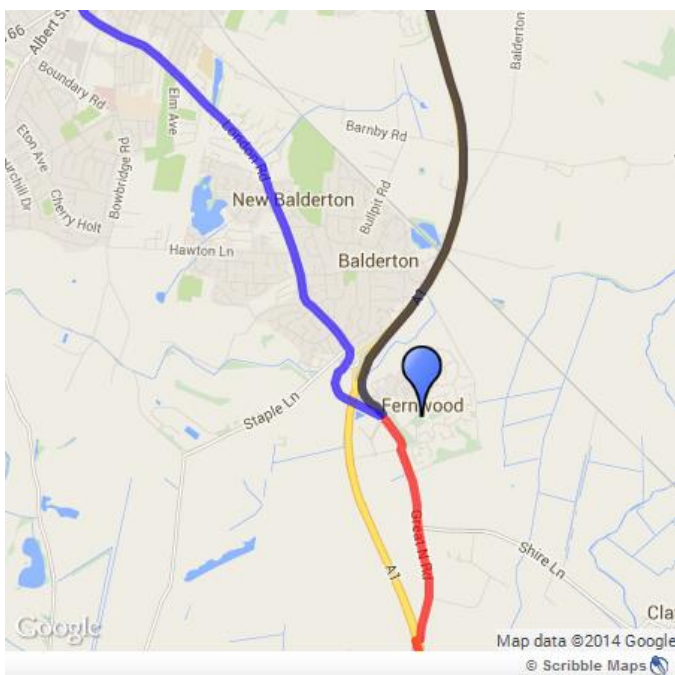

Directions to the Office

Travelling A1 (South)

1. Firstly Exit off the A1 (S) at the Fernwood B6326 Roundabout.
2. At the end of the slip road, take the first exit into Fernwood Housing Development.

Travelling From Newark

1. From Newark town centre, travel along London Road (B6326), signposted Grantham and follow it to the A1 roundabout.
2. At the main roundabout, take the 2nd Exit and cross over the A1 (B6326).
3. At the Tawny Owl (RHS) Roundabout take the 2nd Exit into Fernwood Housing Development.

Travelling A1 (North)

1. Take the A1 junction on RHS signposted Claypole (after the turning to Dry Doddington), and Follow the Great North Rd (B6326).
2. Follow the B6326 to the next roundabout and take the 2nd Exit.
3. Follow until you meet the 2nd roundabout (Tawny Owl pub) and take the 3rd Exit into Fernwood Housing Development.

From Fernwood Entrance

1. Follow Goldstraw Lane and take the First Right in to Plum Way.
2. Once on Plum way, turn right at the T junction on to Rubys Avenue.
3. On Rubys avenue follow until you pass the shops and continue around the rear of the children's nursery to the Derry Limited Car Park.

Map of Newark